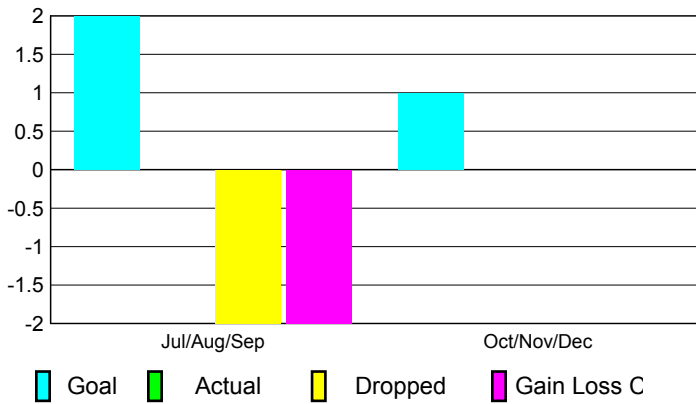

2010-2011 GMT Reports for District (or Undistricted) **District 307 A1**

GMT: Doctor DATUK K NAGARATNA

Location: INDONESIA

GMT CA: 7

CLUBS

**Club Results
2010-2011**

**Clubs
2009-2010**

Month	New Club	Actual New	Actual Dropped	Gain/Loss of	Gain/Loss of
	Goal	Clubs	Clubs	Clubs	Clubs
Jul/Aug/Sep	2	0	-2	-2	1
Oct/Nov/Dec	1	0	0	0	3
Totals	3	0	-2	-2	4

Club Results 2010-2011

Goal, New, Dropped, Gain/Loss

Comparison of Club Gain/Loss

Current Year Compared to the Previous Year

YTD Status Quo Clubs 2010-2011

Status Quo Clubs Compared to Status Quo Members

MEMBERSHIP