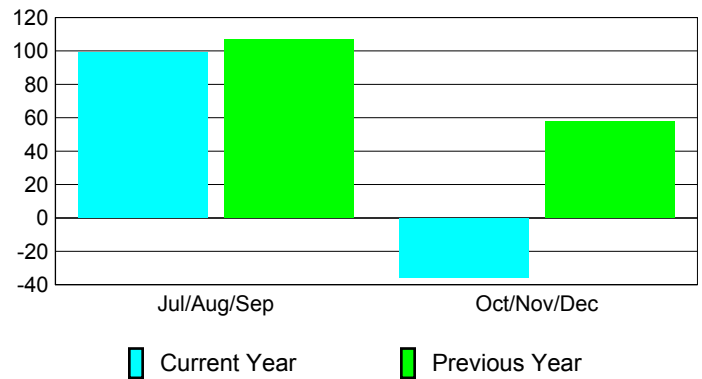

Comparison of Membership Gain/Loss

Current Year Compared to the Previous Year