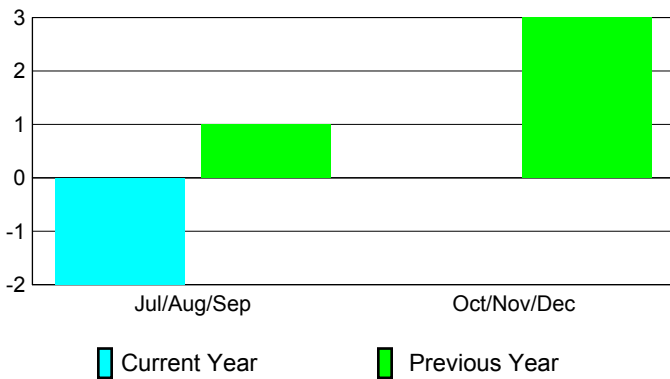

2010-2011 GMT Reports for District (or Undistricted) **District 307 A1**

GMT: Doctor DATUK K NAGARATNA

Location: INDONESIA

GMT CA: 7

CLUBS

**Club Results
2010-2011**

**Clubs
2009-2010**

Month	New Club	Actual New	Actual Dropped	Gain/Loss of	Gain/Loss of
	Goal	Clubs	Clubs	Clubs	Clubs
Jul/Aug/Sep	2	0	-2	-2	1
Oct/Nov/Dec	1	0	0	0	3
Totals	3	0	-2	-2	4

Club Results 2010-2011

Goal, New, Dropped, Gain/Loss

Comparison of Club Gain/Loss

Current Year Compared to the Previous Year

YTD Status Quo Clubs 2010-2011

Status Quo Clubs Compared to Status Quo Members

MEMBERSHIP