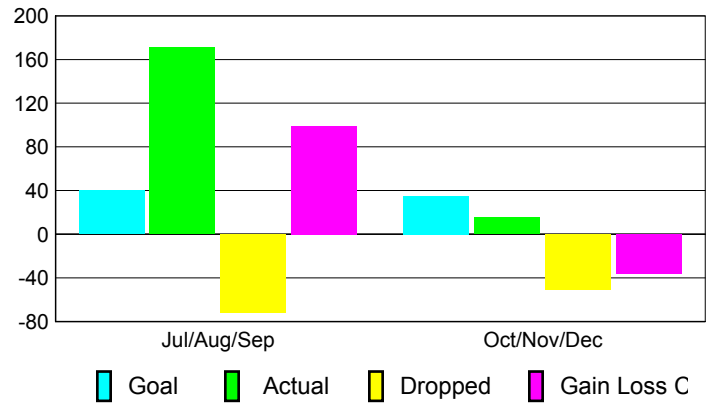

Membership Results 2010-2011

Goal, New, Dropped, Gain/Loss